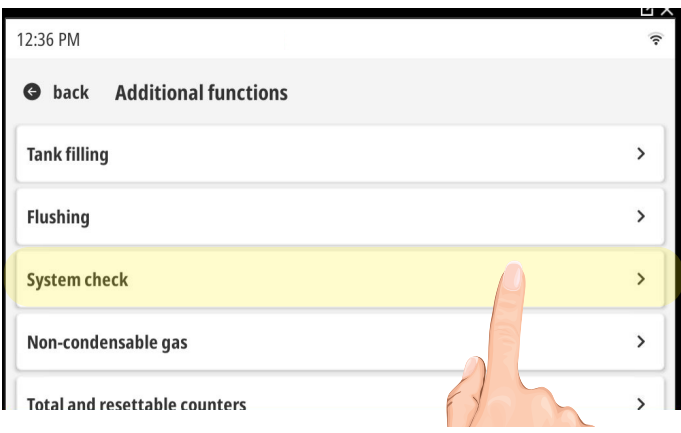

Quick Guide for A/C system efficiency check kit

7

8

9

10

11

red LED flashes 1 s for 10 s

12