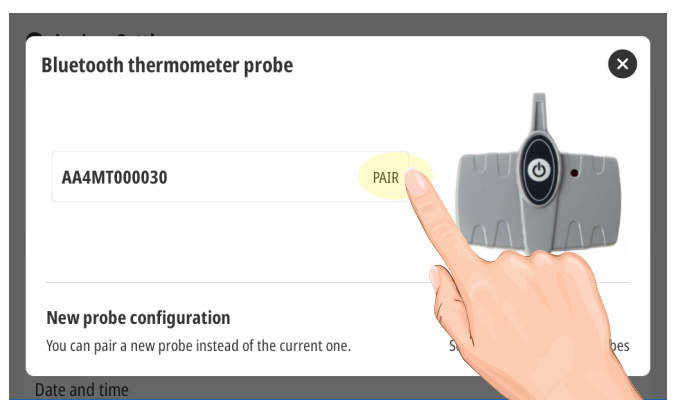

Quick Guide for A/C system efficiency check kit

1

2

red LED flashes 1 s for 10 s

3

4

5

6