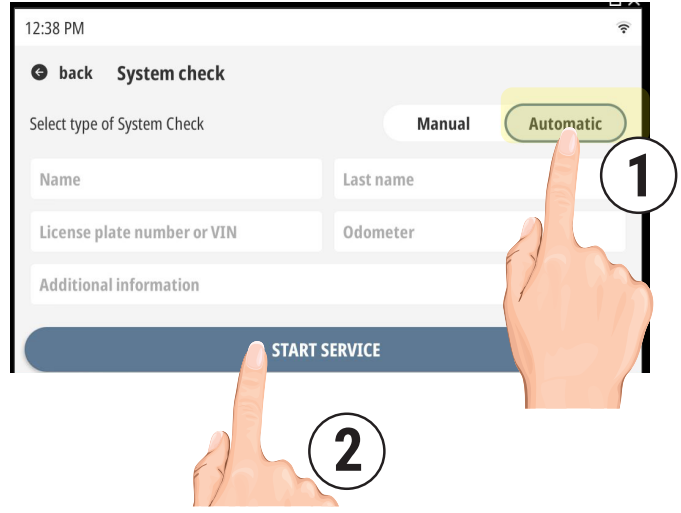

Quick Guide for A/C system efficiency check kit

1

2

red LED flashes 1 s for 10 s

3

4

5

6

Quick Guide for A/C system efficiency check kit

7

8

9

10

11

red LED flashes 1 s for 10 s

12