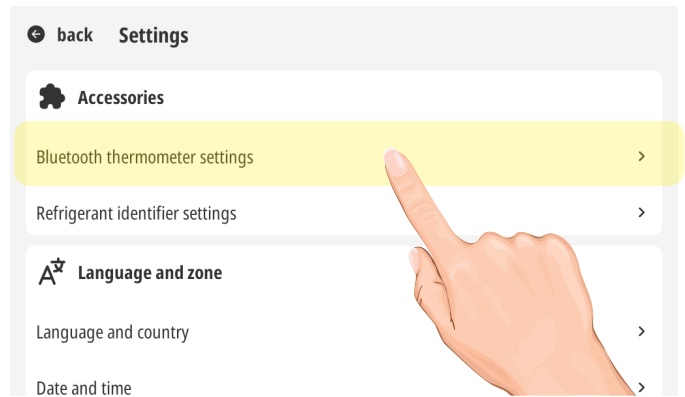

Quick Guide for A/C system efficiency check kit

1

2

red LED flashes 1 s for 10 s

3

4

5

6