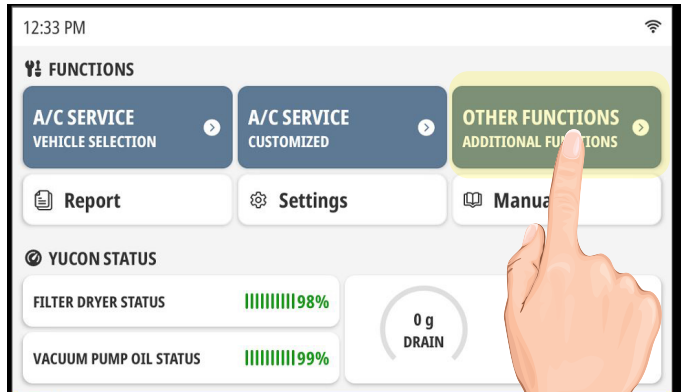

Quick Guide for A/C system efficiency check kit

1

2

red LED flashes 1 s for 10 s

3

4

5

6

Quick Guide for A/C system efficiency check kit

7

8

9

10

11

red LED flashes 1 s for 10 s

12