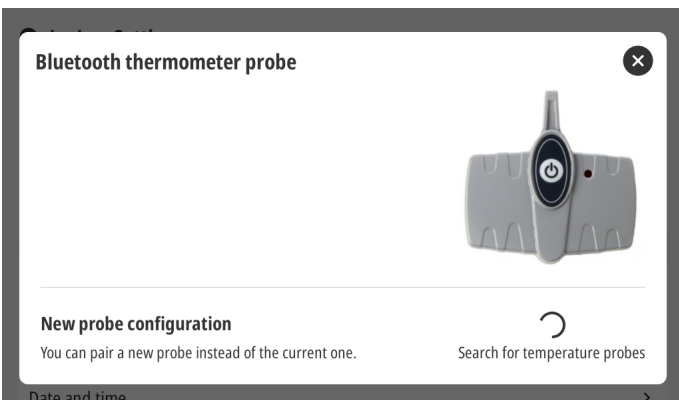

Quick Guide for A/C system efficiency check kit

1

2

red LED flashes 1 s for 10 s

3

4

5

6