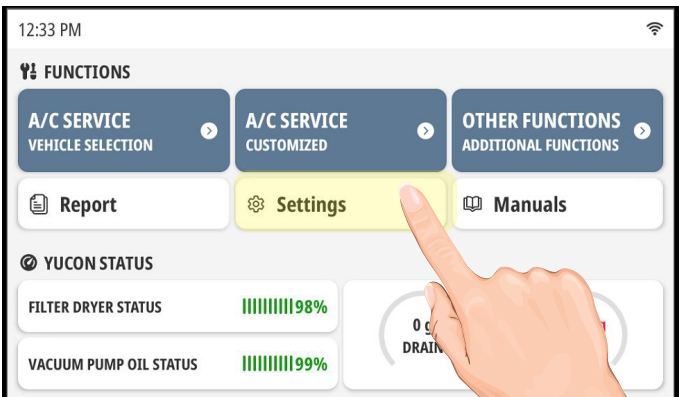

Quick Guide for A/C system efficiency check kit

1

2

red LED flashes 1 s for 10 s

3

4

5

6

Quick Guide for A/C system efficiency check kit

7

8

9

10

11

red LED flashes 1 s for 10 s

12