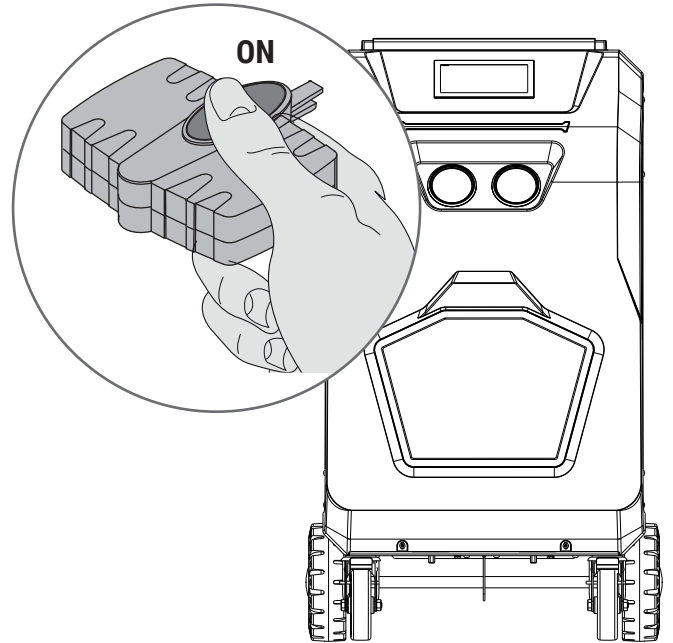

Quick Guide for A/C system efficiency check kit

1

2

red LED flashes 1 s for 10 s

3

4

5

6