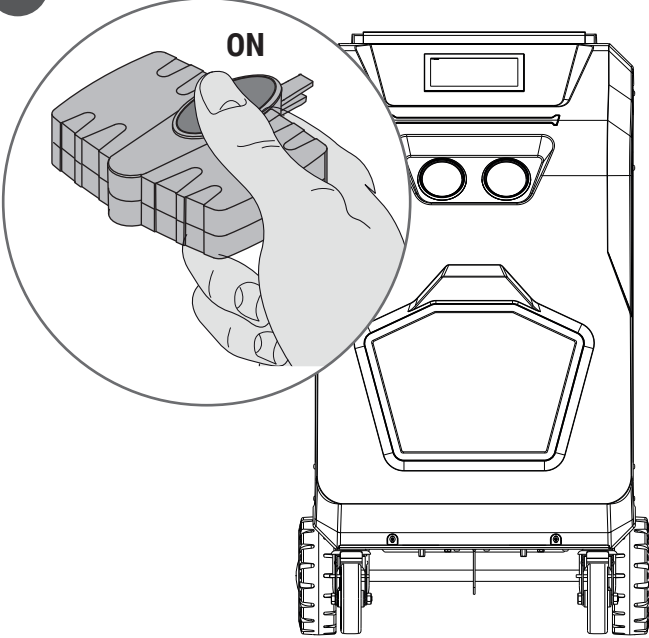

Quick Guide for A/C system efficiency check kit

7

8

9

10

11

red LED flashes 1 s for 10 s

12