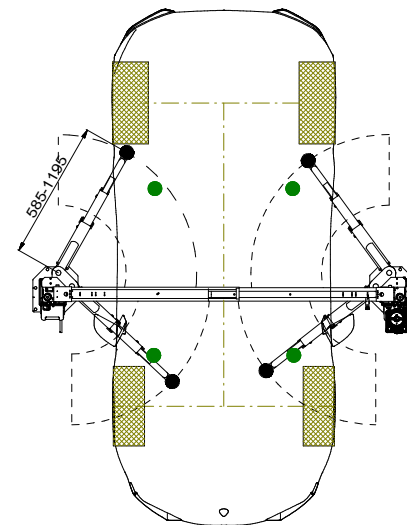

smart

Lamborghini Gallardo

Lamborghini Aventador

Lamborghini Huracan

Porsche Carrera S

AUDI R8

Alle Maße in Millimeter
all dimensions in millimeter

Maß- und Konstruktionsänderungen vorbehalten!
subject to alterations!

				THIRD ANGLE PROJECTION		SPOA3TS-5-SC Datenblatt/Data sheet	
				UNLESS OTHERWISE NOTED: ANGULAR DIMENSIONS: +/-1 OTHER DIMENSIONS: +/- 0.8mm (+305mm) +/- 1.6mm (+0= 305mm)		DO NOT SCALE DRAWING	
				UNLESS OTHERWISE SPECIFIED: 0.8mm MIN. CORNER BREAK REMOVE ALL BURRS		ROTARY LIFT A DOVER COMPANY	
NOTES:				The design and detail illustrated in this drawing is the property of Rotary Lift. It is being loaned with the expressed condition that it will not be duplicated or used except by permission and is subject to return upon request.		DRAWN: MG DATE: 24.04.2017 SHEET: 1 OF 1	
REV	CO NUM	DATE	BY			DRAWING NUMBER: 2-Post-Lift_SPOA3TS-5-SC_8686	