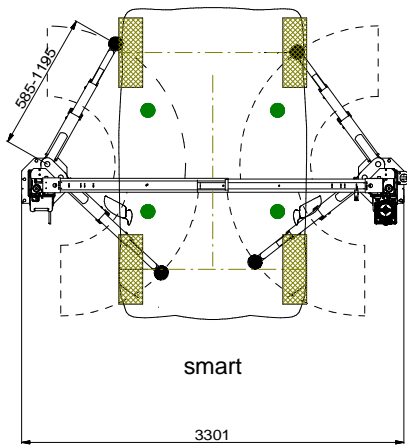

smart

Lamborghini Gallardo

Lamborghini Aventador

Lamborghini Huracan

Porsche Carrera S

AUDI R8

Alle Maße in Millimeter
all dimensions in millimeter

Maß- und Konstruktionsänderungen vorbehalten!
subject to alterations!

				THIRD ANGLE PROJECTION		SPOA3TS-5-SC Datenblatt/Data sheet	
				UNLESS OTHERWISE NOTED: ANGULAR DIMENSIONS: +/-1 OTHER DIMENSIONS: +/- 0.8mm (+305mm) +/- 1.6mm (+0= 305mm)		DO NOT SCALE DRAWING	
				UNLESS OTHERWISE SPECIFIED: 0.8mm MIN. CORNER BREAK REMOVE ALL BURRS		ROTARY LIFT A DOVER COMPANY	
NOTES:				The design and detail illustrated in this drawing is the property of Rotary Lift. It is being loaned with the expressed condition that it will not be duplicated or used except by permission and is subject to return upon request.		DRAWN: MG DATE: 24.04.2017 SHEET: 1 OF 1	
REV	CO NUM	DATE	BY			DRAWING NUMBER: 2-Post-Lift_SPOA3TS-5-SC_8686	