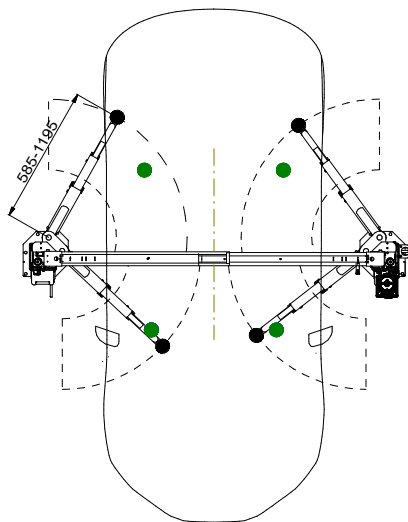

smart

Lamborghini Gallardo

Lamborghini Aventador

Lamborghini Huracan

Porsche Carrera S

AUDI R8

Alle Maße in Millimeter
all dimensions in millimeter

Maß- und Konstruktionsänderungen vorbehalten!
subject to alterations!

				THIRD ANGLE PROJECTION		SPOA3TS-5-SC Datenblatt/Data sheet	
				UNLESS OTHERWISE NOTED: ANGULAR DIMENSIONS: +/-1 OTHER DIMENSIONS: +/- 0.8mm (+305mm) +/- 1.6mm (+0= 305mm)		DO NOT SCALE DRAWING	
				UNLESS OTHERWISE SPECIFIED: 0.8mm MIN. CORNER BREAK REMOVE ALL BURRS		ROTARY LIFT A DOVER COMPANY	
NOTES:				The design and detail illustrated in this drawing is the property of Rotary Lift. It is being loaned with the expressed condition that it will not be duplicated or used except by permission and is subject to return upon request.		DRAWN: MG DATE: 24.04.2017 SHEET: 1 OF 1	
REV	CO NUM	DATE	BY			DRAWING NUMBER: 2-Post-Lift_SPOA3TS-5-SC_8686	