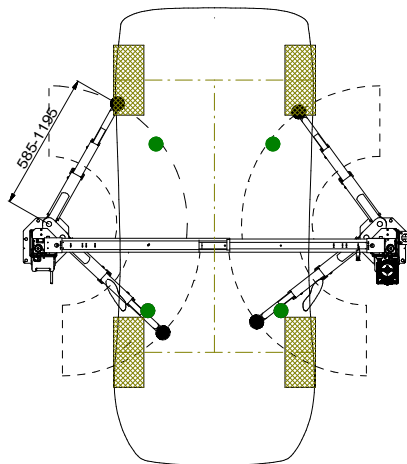

smart

Lamborghini Gallardo

Lamborghini Aventador

Lamborghini Huracan

Porsche Carrera S

AUDI R8

Alle Maße in Millimeter
all dimensions in millimeter

Maß- und Konstruktionsänderungen vorbehalten!
subject to alterations!

				THIRD ANGLE PROJECTION		SPOA3TS-5-SC Datenblatt/Data sheet	
				UNLESS OTHERWISE NOTED: ANGULAR DIMENSIONS: +/-1 OTHER DIMENSIONS: +/- 0.8mm (+305mm) +/- 1.6mm (+0= 305mm)		DO NOT SCALE DRAWING	
				UNLESS OTHERWISE SPECIFIED: 0.8mm MIN. CORNER BREAK REMOVE ALL BURRS		ROTARY LIFT A DOVER COMPANY	
NOTES:				The design and detail illustrated in this drawing is the property of Rotary Lift. It is being loaned with the expressed condition that it will not be duplicated or used except by permission and is subject to return upon request.		DRAWN: MG DATE: 24.04.2017 SHEET: 1 OF 1	
REV	CO NUM	DATE	BY			DRAWING NUMBER: 2-Post-Lift_SPOA3TS-5-SC_8686	