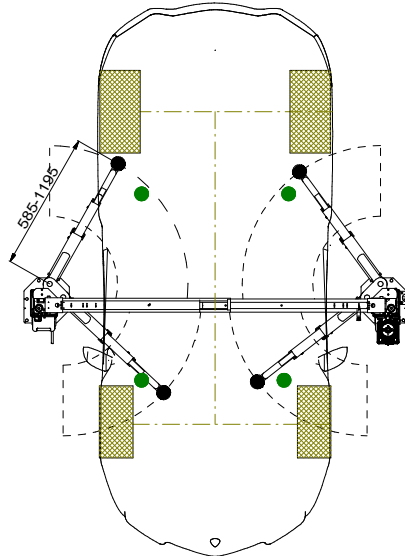

smart

Lamborghini Gallardo

Lamborghini Aventador

Lamborghini Huracan

Porsche Carrera S

AUDI R8

Alle Maße in Millimeter
all dimensions in millimeter

Maß- und Konstruktionsänderungen vorbehalten!
subject to alterations!

				THIRD ANGLE PROJECTION		SPOA3TS-5-SC Datenblatt/Data sheet	
				UNLESS OTHERWISE NOTED: ANGULAR DIMENSIONS: +/-1 OTHER DIMENSIONS: +/- 0.8mm (+305mm) +/- 1.6mm (+0= 305mm)		DO NOT SCALE DRAWING	
				UNLESS OTHERWISE SPECIFIED: 0.8mm MIN. CORNER BREAK REMOVE ALL BURRS		ROTARY LIFT A DOVER COMPANY	
NOTES:				The design and detail illustrated in this drawing is the property of Rotary Lift. It is being loaned with the expressed condition that it will not be duplicated or used except by permission and is subject to return upon request.		DRAWN: MG DATE: 24.04.2017 SHEET: 1 OF 1	
REV	CO NUM	DATE	BY			DRAWING NUMBER: 2-Post-Lift_SPOA3TS-5-SC_8686	