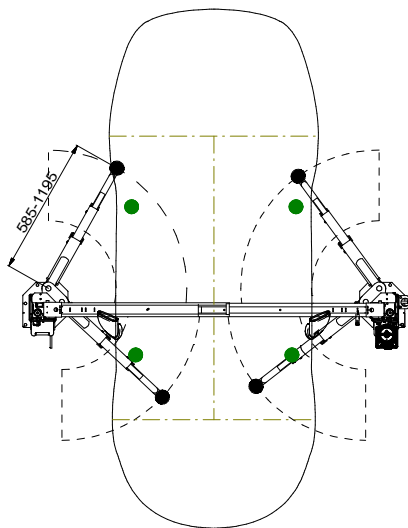

smart

Lamborghini Gallardo

Lamborghini Aventador

Lamborghini Huracan

Porsche Carrera S

AUDI R8

Alle Maße in Millimeter
all dimensions in millimeter

Maß- und Konstruktionsänderungen vorbehalten!
subject to alterations!

				THIRD ANGLE PROJECTION		SPOA3TS-5-SC Datenblatt/Data sheet	
				UNLESS OTHERWISE NOTED: ANGULAR DIMENSIONS: +/-1 OTHER DIMENSIONS: +/- 0.8mm (+305mm) +/- 1.6mm (+0= 305mm)		DO NOT SCALE DRAWING	
				UNLESS OTHERWISE SPECIFIED: 0.8mm MIN. CORNER BREAK REMOVE ALL BURRS		ROTARY LIFT A DOVER COMPANY	
NOTES:				The design and detail illustrated in this drawing is the property of Rotary Lift. It is being loaned with the expressed condition that it will not be duplicated or used except by permission and is subject to return upon request.		DRAWN: MG DATE: 24.04.2017 SHEET: 1 OF 1	
REV	CO NUM	DATE	BY			DRAWING NUMBER: 2-Post-Lift_SPOA3TS-5-SC_8686	