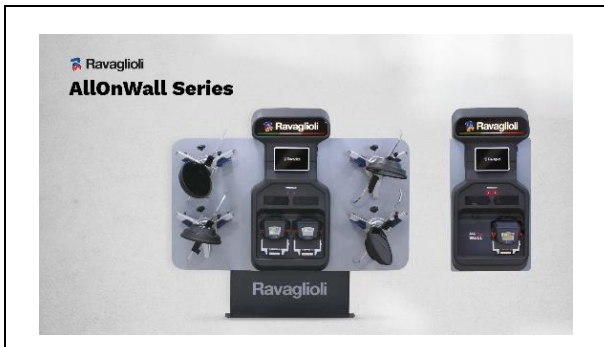

Wheel-aligner-RAVD2.0WALL