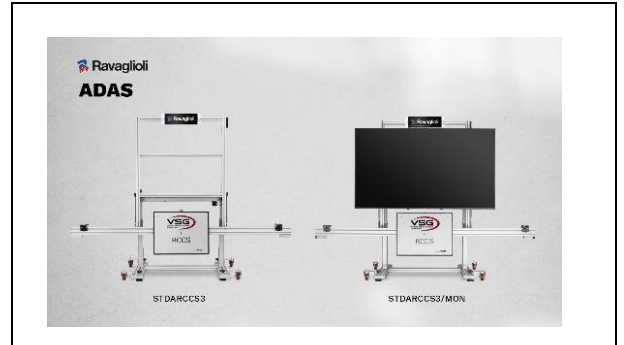

### RAV UK

Vehicle Service Group UK Ltd

3 Fourth Avenue,  
Bluebridge Industrial Estate  
Halstead, Essex, CO9 2SY, UK

☎ +44.1787.477711  
☎ +44.1787.477720  
✉ rav@ravaglioli.com

Lifting-tables-KT-Series